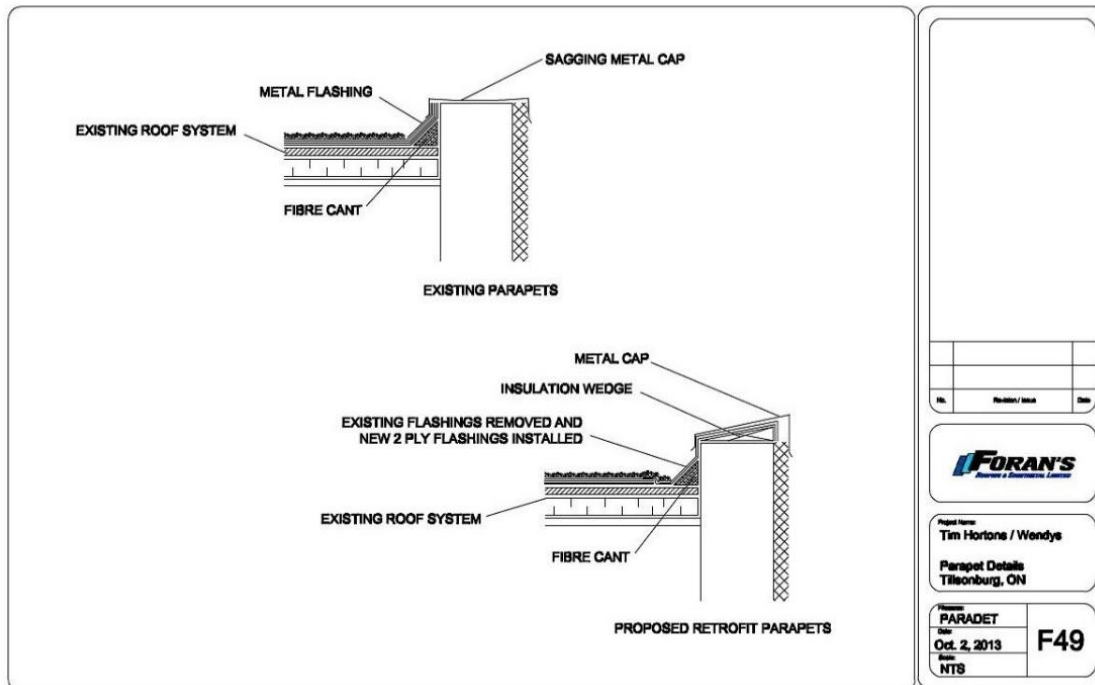

SLOPED PERIMETER METAL

A Sloped Perimeter Metal install is a solution for unsightly black, brown or green stains running down exterior walls caused by incorrectly installed metal trims and flashings. This is usually indicative of water entering the wall cavity also creating major expense in the long term. Foran's Roofing offers a low cost, custom solution which we design and install ourselves.